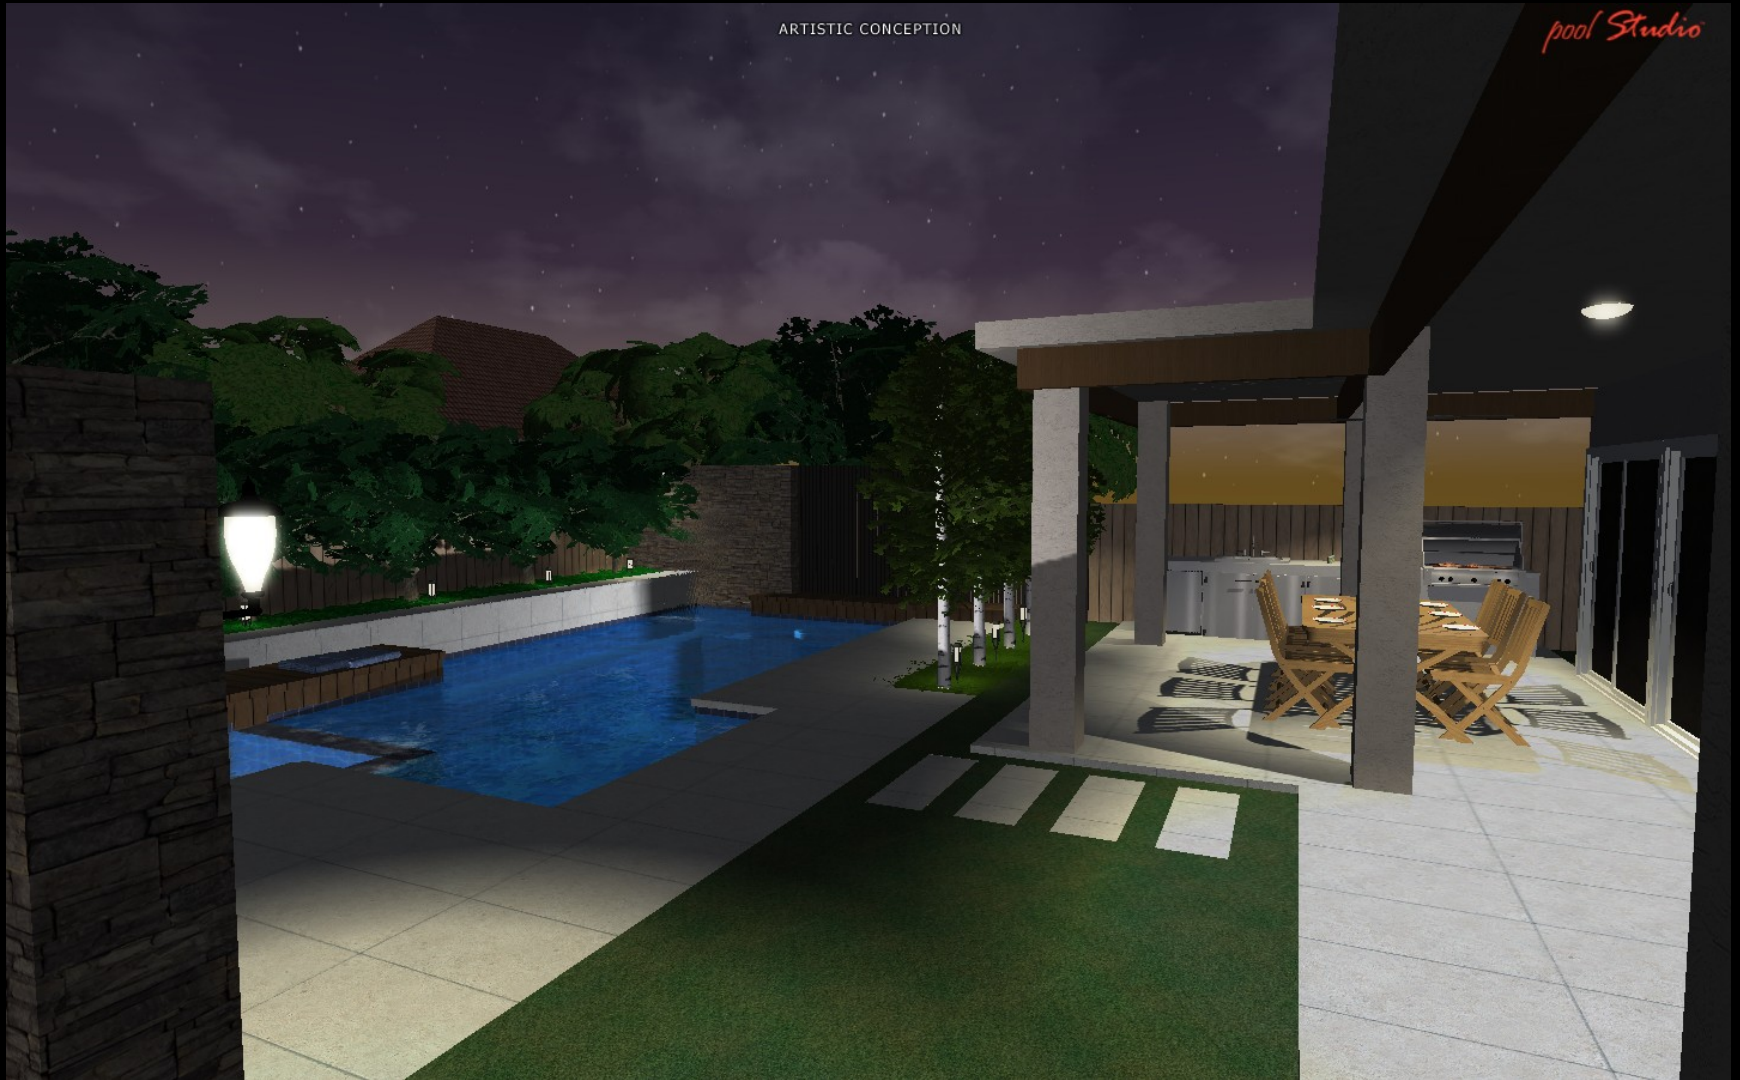

ARTISTIC CONCEPTION

pool Studio

design by

goldfish
pools & landscapes

swimmingpool,spa&landscapesolutions