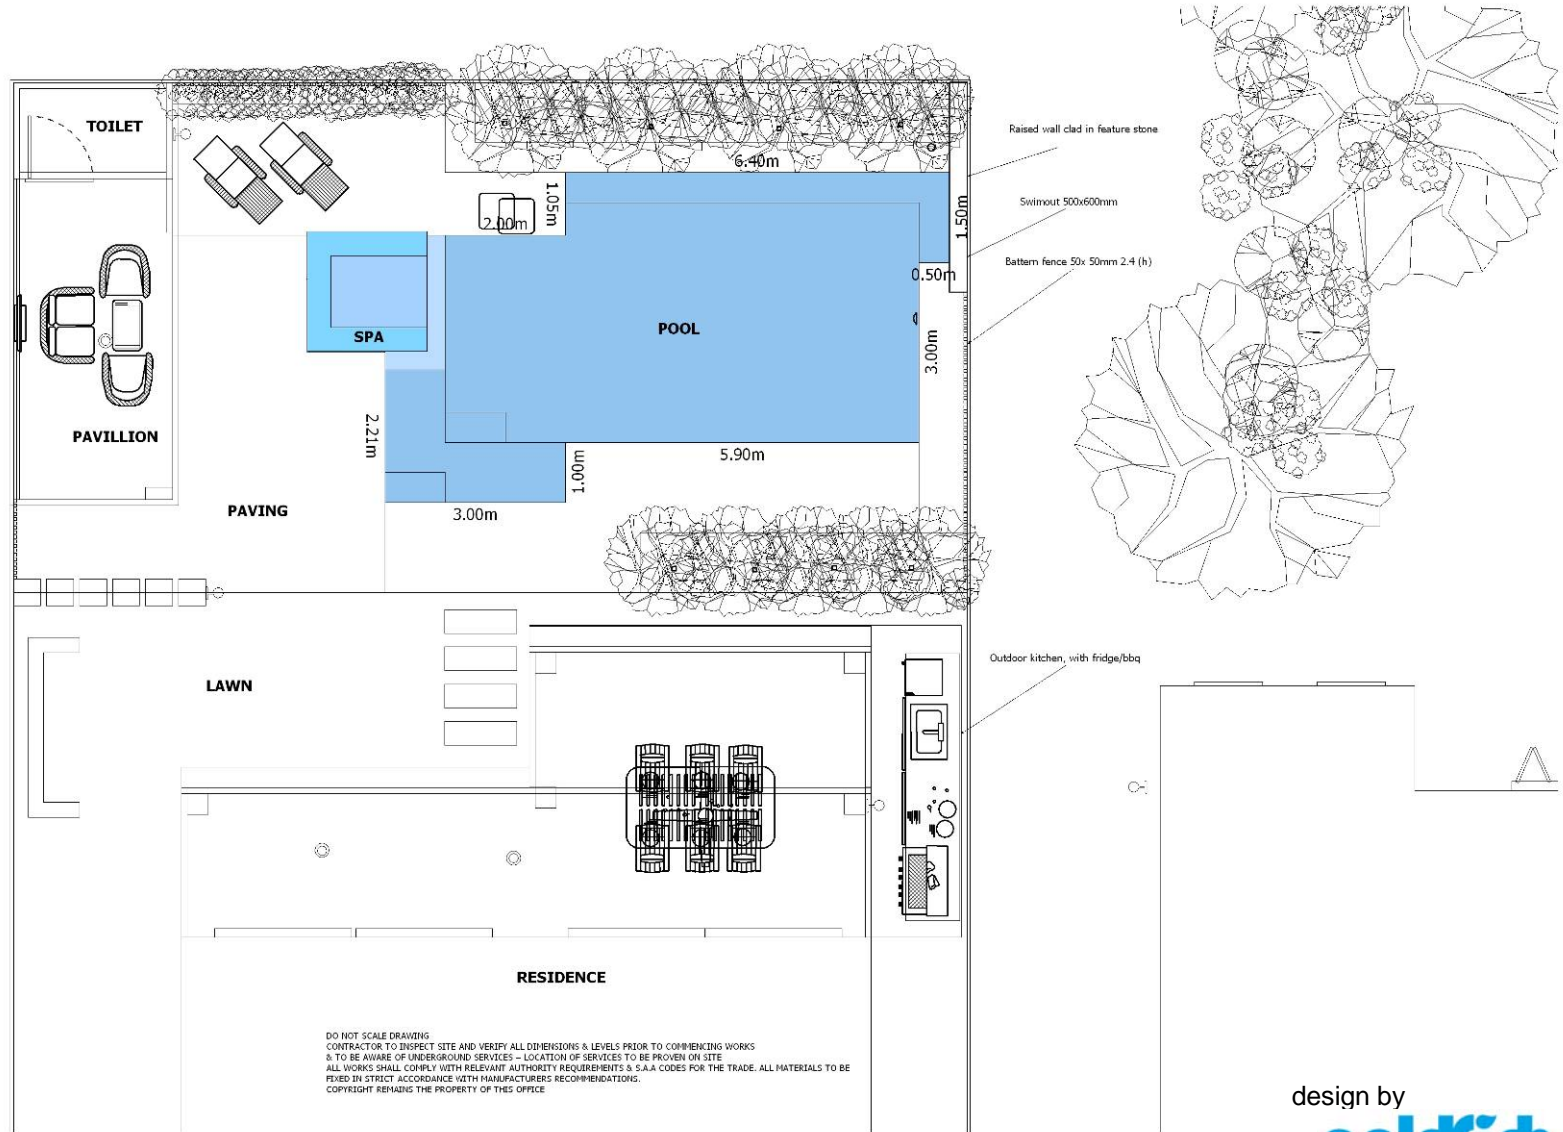

acacia weeping

ajuga species

betula pendula

aspidistra

schleranthus biflorus

suggested material palette

pool tile 57mm

sandstone, camel

sandstone, buff

murowash, paint

decking 120 x 32mm hw

design by

goldfish
 pools & landscapes

swimmingpool,spa&landscapesolutions

everything outdoor

your singular avenue to complete
your design
your pool
& your landscape.