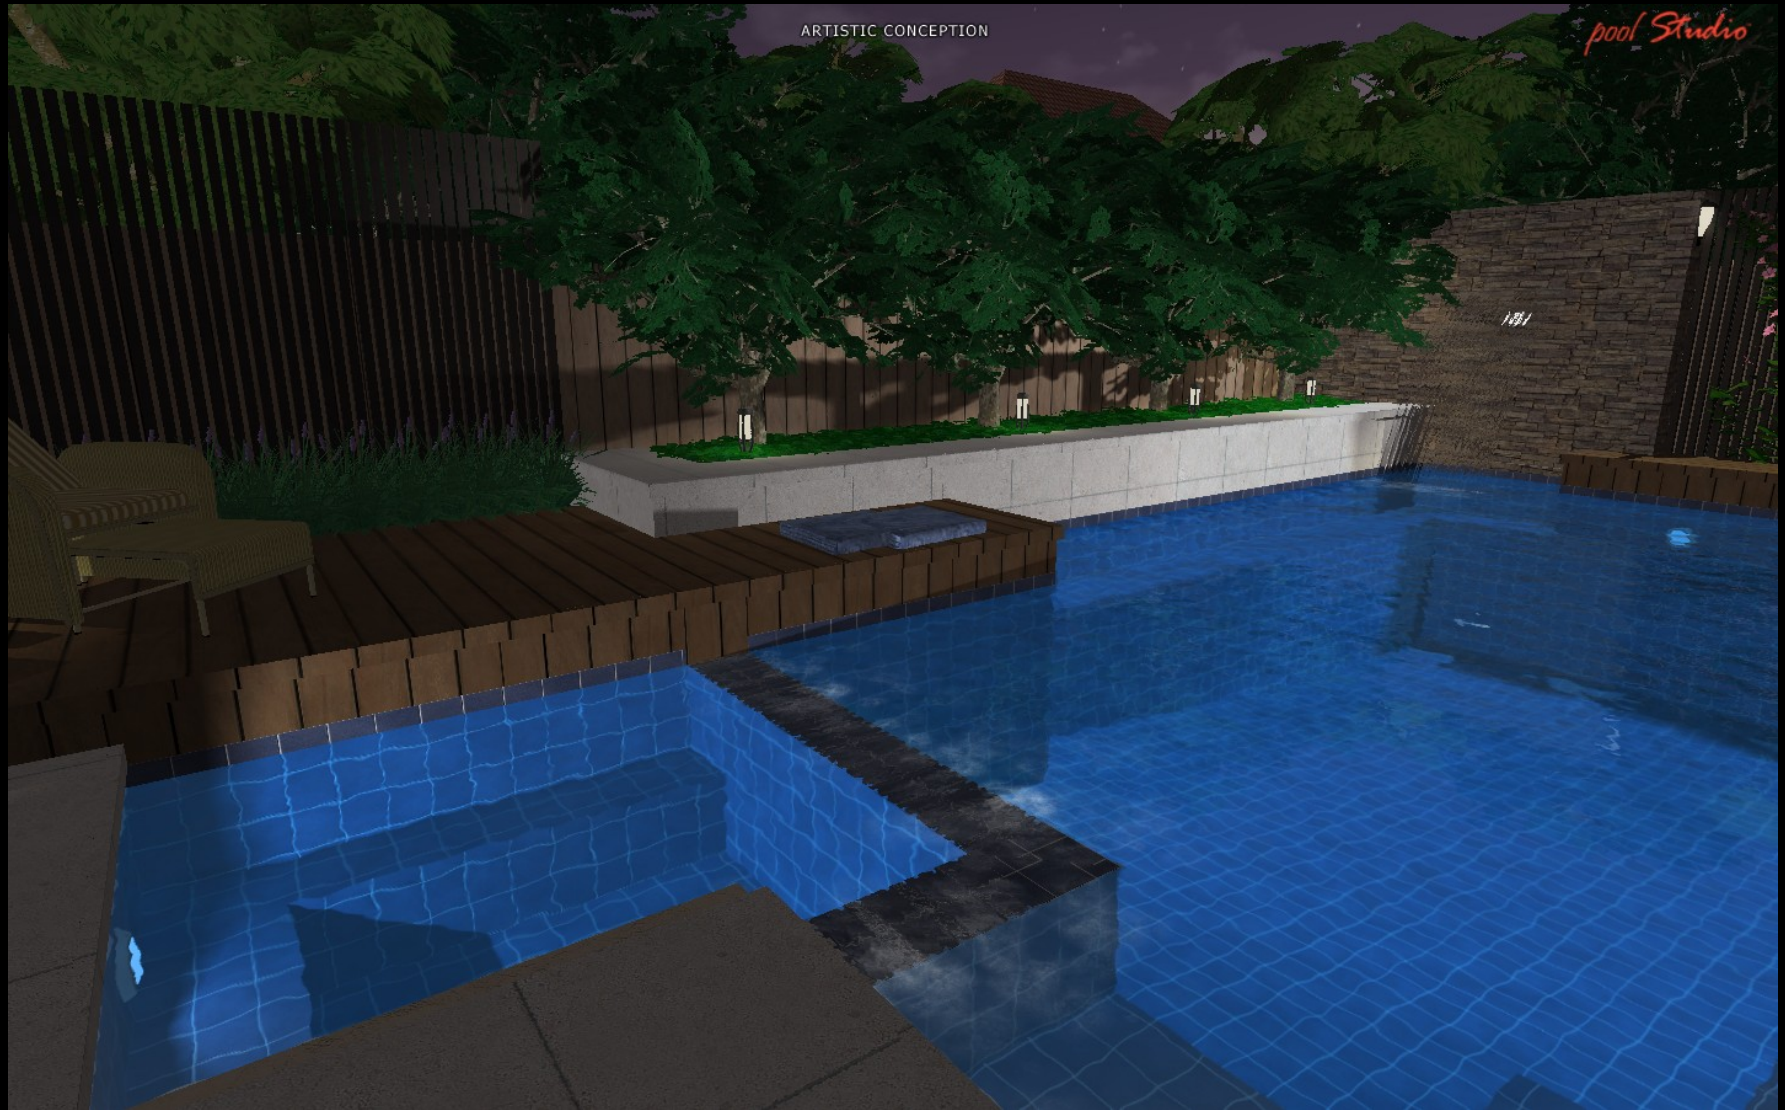

design by

goldfish
pools & landscapes

swimmingpool,spa&landscapesolutions